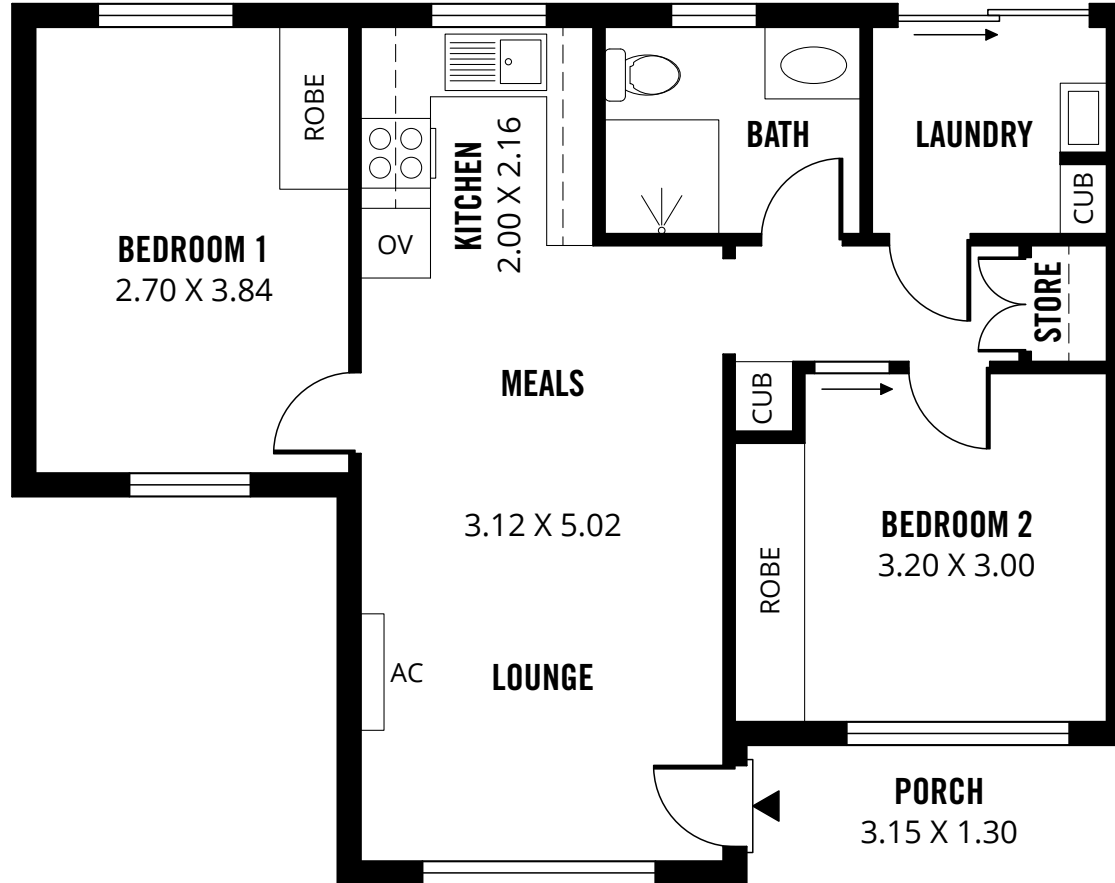

Glynde

Retirement Living Units

Glynde - 2 Bedroom + Garage
(Sample only)

Scale in metres. Indicative only. Dimensions are approximate. All information contained herein is gathered from sources we believe to be reliable. However we cannot guarantee its accuracy and interested persons should rely on their own enquiries.

Glynde - 3 Bedroom + Garage
(Sample only)

Scale in metres. Indicative only. Dimensions are approximate. All information contained herein is gathered from sources we believe to be reliable. However we cannot guarantee its accuracy and interested persons should rely on their own enquiries.

52m²

TOTAL

48m²

Living

4m²

Porch

Glynde - 1 Bedroom
(Sample only)

Glynde - G Bedroom A
(Sample only)