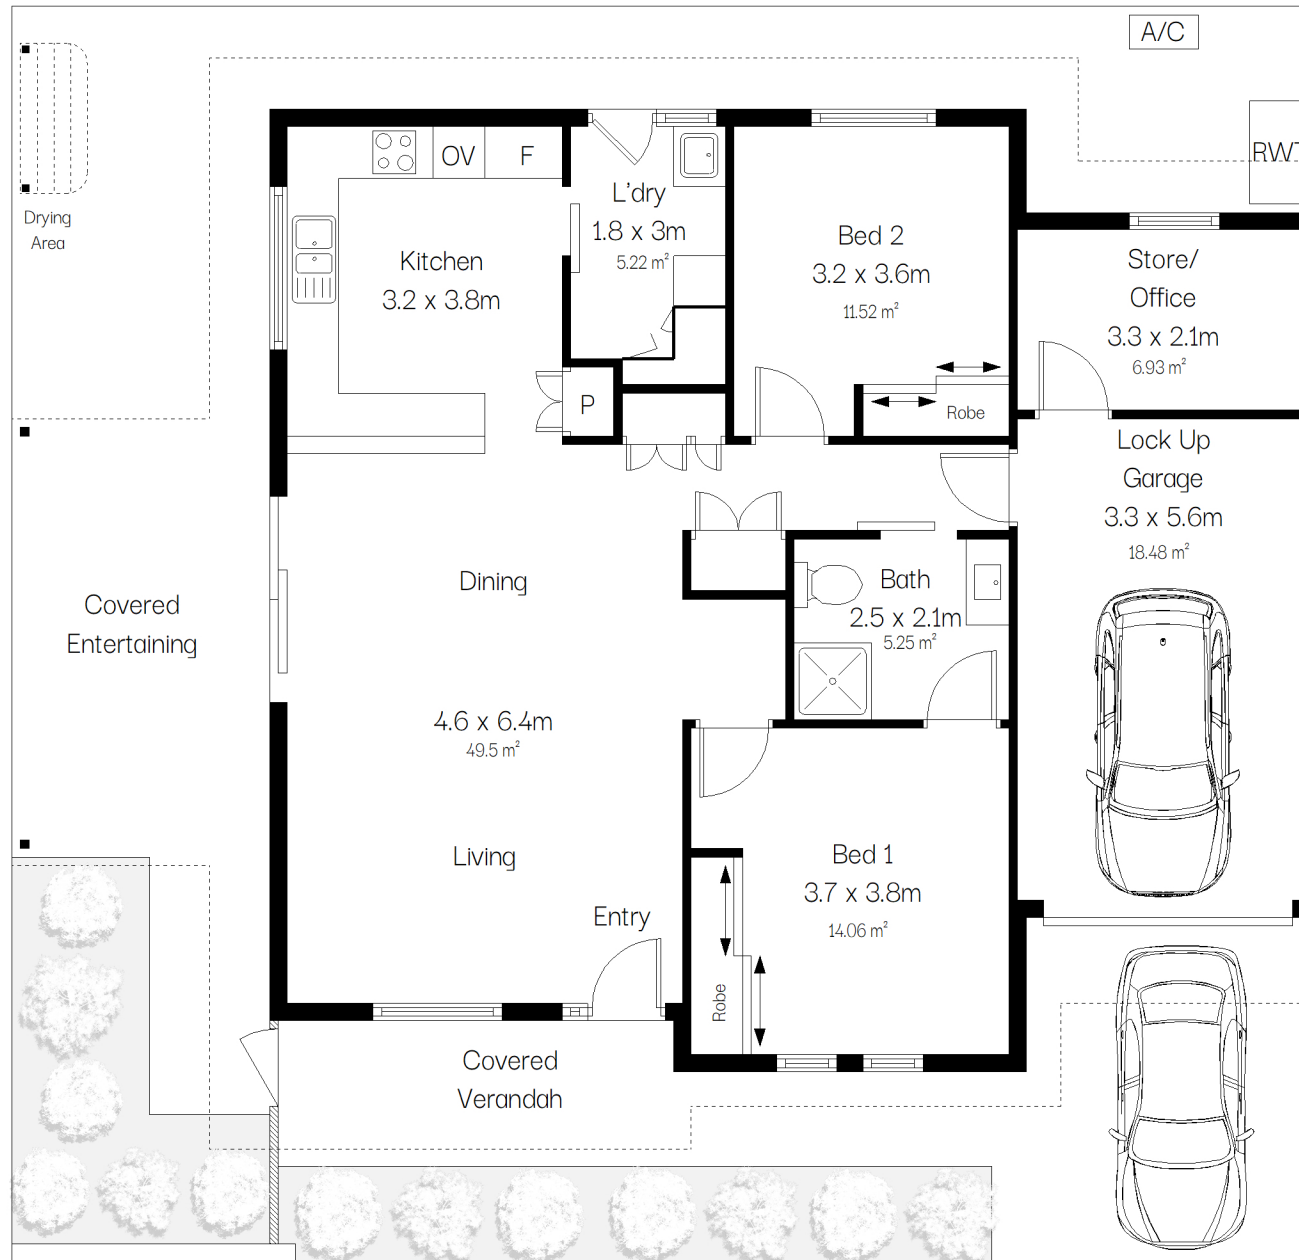

Glynde

Retirement Living Units

Glynde - 2 Bedroom + Garage
(Sample only)

Scale in metres. Indicative only. Dimensions are approximate. All information contained herein is gathered from sources we believe to be reliable. However we cannot guarantee its accuracy and interested persons should rely on their own enquiries.

Glynde - 3 Bedroom + Garage
(Sample only)

Scale in metres. Indicative only. Dimensions are approximate. All information contained herein is gathered from sources we believe to be reliable. However we cannot guarantee its accuracy and interested persons should rely on their own enquiries.

52m²

TOTAL

48m²

Living

4m²

Porch

Glynde - 1 Bedroom
(Sample only)

Glynde - G Bedroom A
(Sample only)