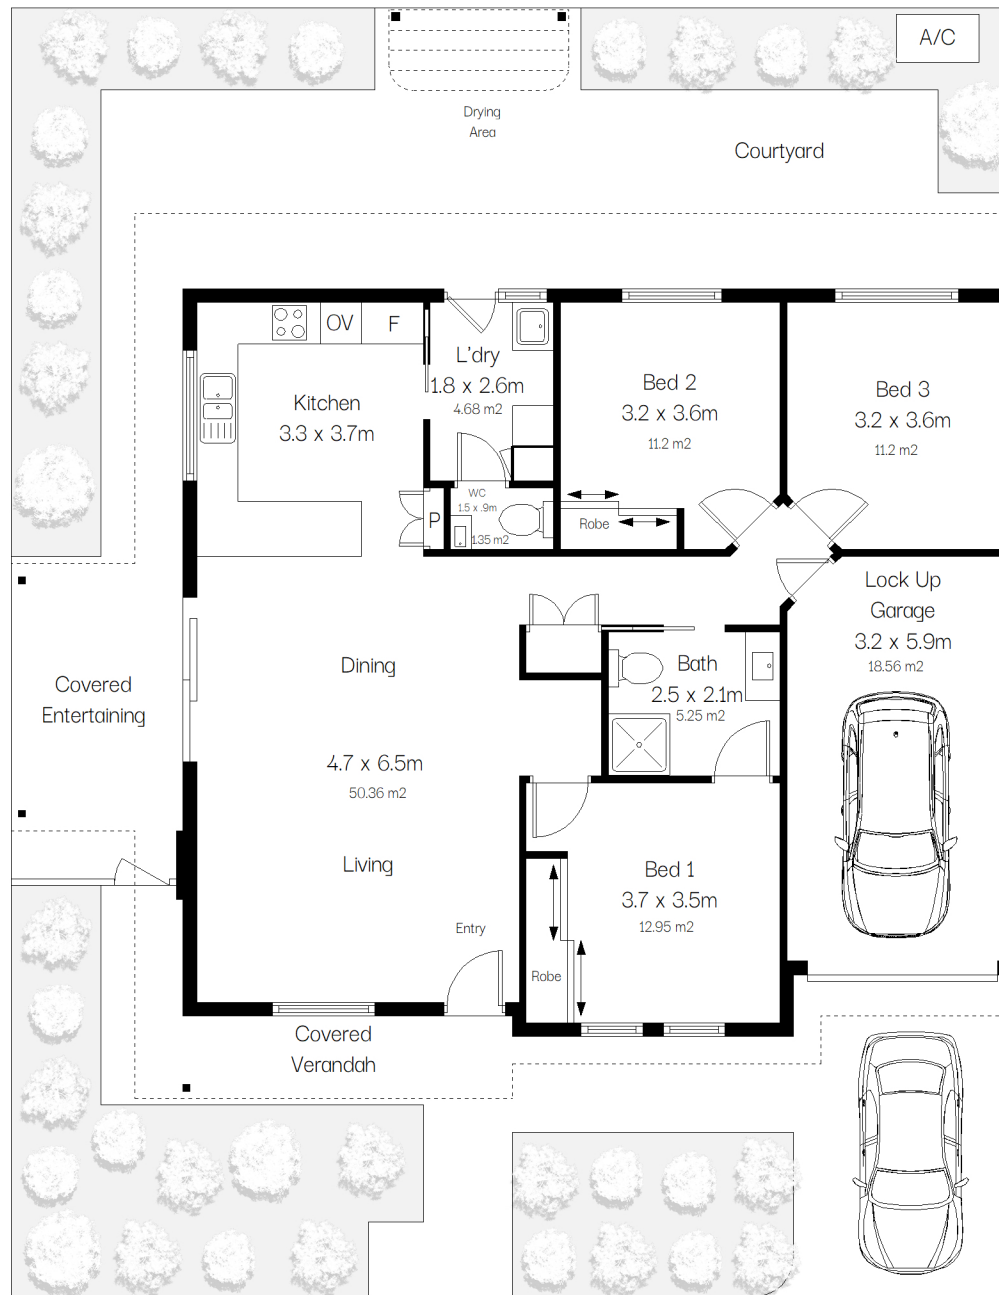

Glynde

Retirement Living Units

Glynde - 2 Bedroom + Garage
(Sample only)

Scale in metres. Indicative only. Dimensions are approximate. All information contained herein is gathered from sources we believe to be reliable. However we cannot guarantee its accuracy and interested persons should rely on their own enquiries.

Glynde - 3 Bedroom + Garage
(Sample only)

Scale in metres. Indicative only. Dimensions are approximate. All information contained herein is gathered from sources we believe to be reliable. However we cannot guarantee its accuracy and interested persons should rely on their own enquiries.

52m²

TOTAL

48m²

Living

4m²

Porch

Glynde - 1 Bedroom
(Sample only)

Glynde - G Bedroom A
(Sample only)