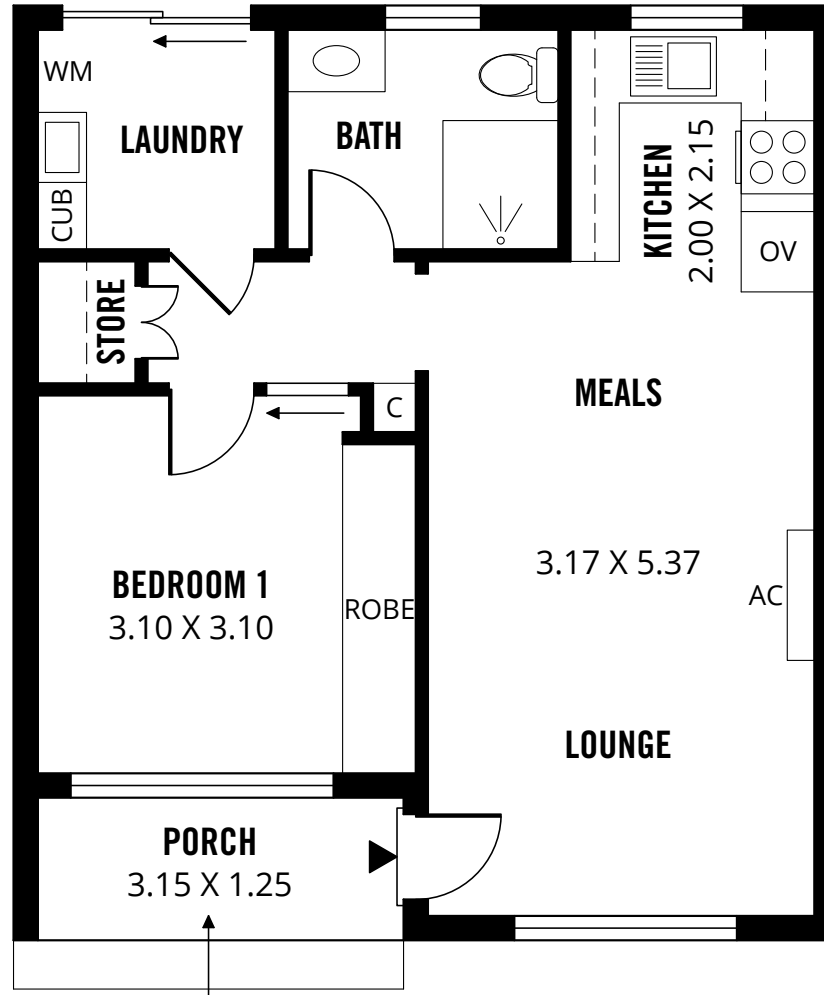

Glynde

Retirement Living Units

Glynde - 2 Bedroom + Garage
(Sample only)

Scale in metres. Indicative only. Dimensions are approximate. All information contained herein is gathered from sources we believe to be reliable. However we cannot guarantee its accuracy and interested persons should rely on their own enquiries.

Glynde - 3 Bedroom + Garage
(Sample only)

Scale in metres. Indicative only. Dimensions are approximate. All information contained herein is gathered from sources we believe to be reliable. However we cannot guarantee its accuracy and interested persons should rely on their own enquiries.

52m²

TOTAL

48m²

Living

4m²

Porch

Glynde - 1 Bedroom
(Sample only)

Glynde - G Bedroom A
(Sample only)